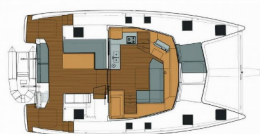

Conviva Maris D.O.O. • Paraćeva 8 • 21000 Split • Croatia

Phone: +385 91 300 2377

E-mail: info@croatia-holidays-charter.com

Web: www.croatia-holidays-charter.com