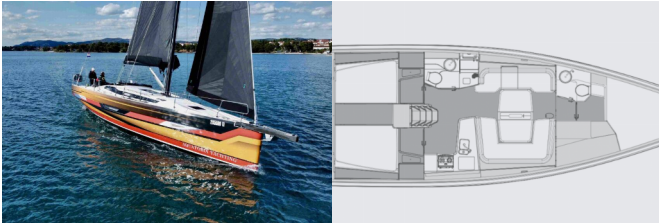

ELAN E6

Iron Man (2024)

Conviva Maris D.O.O. • Paraćeva 8 • 21000 Split • Croatia

Phone: +385 91 300 2377

E-mail: info@croatia-holidays-charter.com

Web: www.croatia-holidays-charter.com

Yacht Base Marina Pirovac, Croatia

Yacht ID 2888

Yacht Brands Elan Marine

Yacht Name Iron Man

Production Year 2024

Length 15.30 M

Cabins 4

Berths 8 + 2

WC 2

COMFORT: Cockpit cushions

DECK: Anchor with chain, Bathing platform, Bimini top, Bow sail locker, Cockpit/stern, outside shower, Deck lights, Electric anchor windlass, Mooring Cleats, Set for steerman (helmsman's chair), Sprayhood, Winch handles

ENTERTAINMENT: FUSION sound system, Indoor speakers, Outdoor speakers, TV, Underwater lights, Wi-Fi Internet

GALLEY: Gas bottles, Gas cookers, Hot water, Kitchen utensils (Galley equipment, cutlery), Pressurized water system, Refrigerator, Sink

INTERIOR: Curtains, LED lights

NAVIGATION: 3 blade folding propeller, AIS, Autopilot, Bow thruster, Compass, GPS chart plotter, LED Navigation lights, Navigation (Nautical) charts and nautical guide, Windex

SAFETY: Automatic Inflatable Life Jacket, EPIRB-Distress radio beacons, Fire extinguisher, Guard rail, Liferaft, VHF radio

SAILS: Bowsprit, Genoa, Halyard winches, Lazy bag, Sails, Winch

YACHT ELECTRICS: 12V Socket, 230 volt socket, Air Conditioning, Battery monitor, Bilge pump - Electric, Heating, Inverter, Service batteries, Shore connection 220 V, Start battery, USB sockets