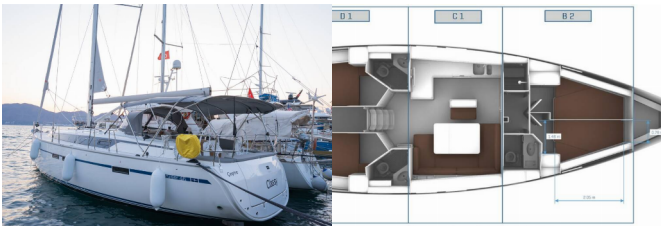

<b>Yacht Base</b>	Marmaris, Albatros Marina, Turkey
<b>Yacht ID</b>	2874
<b>Yacht Brands</b>	Bavaria
<b>Yacht Name</b>	Classy
<b>Production Year</b>	2022
<b>Length</b>	14.27 M
<b>Cabins</b>	4
<b>Berths</b>	8
<b>Max Persons</b>	8
<b>WC</b>	3

**COMFORT:** Mosquito nets

**DECK:** Anchor with chain, Bathing platform, Bimini top, Cockpit/stern, outside shower, Electric anchor windlass, Fenders, Folding cockpit table, Mooring ropes, Panoramic roof, Sprayhood, Teak seats in cockpit

**SAILS:** Halyard winches

**YACHT ELECTRICS:** 12V Socket, Battery charger, Inverter, Service batteries, Solar panels, USB sockets, Water heater