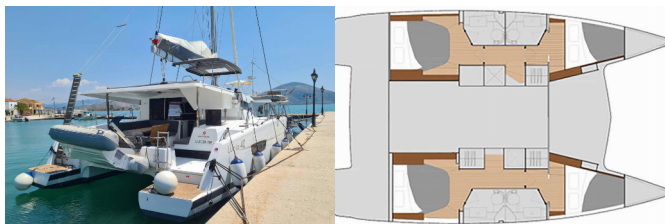

Web: [www.croatia-holidays-charter.com](http://www.croatia-holidays-charter.com)

<b>Yacht Base</b>	Lefkas, D-Marin, Greece
<b>Yacht ID</b>	2795
<b>Yacht Brands</b>	Fountaine Pajot
<b>Yacht Name</b>	Lucia 69
<b>Production Year</b>	2020
<b>Length</b>	11.73 M
<b>Cabins</b>	4
<b>Berths</b>	8 + 2
<b>Max Persons</b>	10
<b>WC</b>	4

**COMFORT:** Cockpit cushions

**DECK:** Anchor, Bimini top, Cockpit/stern, outside shower, Deck brush, Dinghy, Electric anchor windlass, Fenders, Plastic bucket, Sprayhood

**ENTERTAINMENT:** Fusion radio, Outdoor speakers, USB