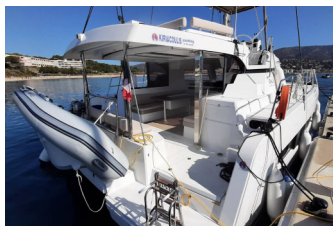

BALI CATSPACE

Inseame (2021)

Conviva Maris D.O.O. • Paraćeva 8 • 21000 Split • Croatia

Phone: +385 91 300 2377

E-mail: info@croatia-holidays-charter.com

Web: www.croatia-holidays-charter.com

Yacht Base	Bormes Les Mimosas, France
Yacht ID	2740
Yacht Brands	Catana
Yacht Name	Inseame
Production Year	2021
Length	12.31 M
Cabins	4
Berths	10
Max Persons	10
WC	4

COMFORT: Cockpit cushions

DECK: Anchor, Bimini top, Cockpit/stern, outside shower, Deck brush, Dinghy, Electric anchor windlass, Fenders, Plastic bucket, Sprayhood

ENTERTAINMENT: Fusion radio, Outdoor speakers, USB

SAFETY: Black Water Tank, Fire extinguisher, First aid kit, Flashlight, Safety equipment, Set of tools, VHF radio

SAILS: Electric winch, Lazy bag, Lazy jacks

YACHT ELECTRICS: Solar panels

PRICE AND AVAILABILITY