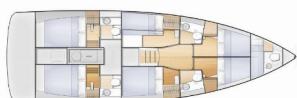

SUN LOFT 47

Discovery Blue (2021)

Conviva Maris D.O.O. • Paraćeva 8 • 21000 Split • Croatia

Phone: +385 91 300 2377

E-mail: info@croatia-holidays-charter.com

Web: www.croatia-holidays-charter.com

DECK: Cockpit table, Cockpit/stern, outside shower, Dinghy, Electric anchor windlass, Galley in cockpit, Hard Top Bimini, Outboard engine, Sprayhood, Swimming ladder