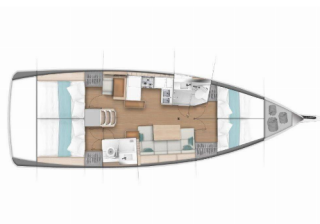

SUN ODYSSEY 440

Orfeas (2022)

Conviva Maris D.O.O. • Paraćeva 8 • 21000 Split • Croatia

Phone: +385 91 300 2377

E-mail: info@croatia-holidays-charter.com

Web: www.croatia-holidays-charter.com

Yacht Base	Lavrion, Main Port, Greece
Yacht ID	2609
Yacht Brands	Jeanneau
Yacht Name	Orfeas
Production Year	2022
Length	13.00 M
Cabins	4
Berths	8 + 2
Max Persons	10
WC	2

COMFORT: Cockpit cushions

DECK: Bimini top, Cockpit table, Cockpit/stern, outside shower, Dinghy, Electric anchor windlass, Outboard engine, Sprayhood, Swimming ladder, Teak cockpit

ENTERTAINMENT: Indoor speakers, Outdoor speakers, Radio mp3 player, Snorkeling equipment

GALLEY: Hot water, Oven, Refrigerator, Stove

INTERIOR: Convertible table in salon, Electric fans

NAVIGATION: Autopilot, Bow thruster, Echosounder/Depthsounder, GPS chart plotter - cockpit, Navigation (Nautical) charts and nautical guide, Pilot book, Speedometer (Speed log), Wind instrument/Anemometer