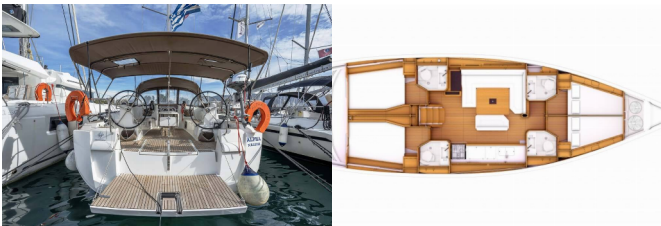

<b>Yacht Base</b>	Corfu, Benitses Port Yacht Marina, Greece
<b>Yacht ID</b>	2601
<b>Yacht Brands</b>	Jeanneau
<b>Yacht Name</b>	Alpha
<b>Production Year</b>	2019
<b>Length</b>	14.43 M
<b>Cabins</b>	4
<b>Berths</b>	8 + 2
<b>Max Persons</b>	10
<b>WC</b>	4

**DECK:** Bimini top, Cockpit table, Cockpit/stern, outside shower, Dinghy, Electric anchor windlass, Gangway, Outboard engine, Sprayhood, Swimming ladder

**ENTERTAINMENT:** Radio mp3 player, Snorkeling equipment