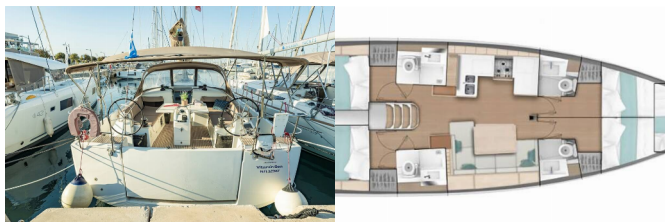

Web: [www.croatia-holidays-charter.com](http://www.croatia-holidays-charter.com)

<b>Yacht Base</b>	Rhodes New Marina, Greece
<b>Yacht ID</b>	2598
<b>Yacht Brands</b>	Jeanneau
<b>Yacht Name</b>	Vitamin Sea
<b>Production Year</b>	2019
<b>Length</b>	14.42 M
<b>Cabins</b>	4
<b>Berths</b>	8 + 2
<b>Max Persons</b>	10
<b>WC</b>	4

**DECK:** Bimini top, Cockpit table, Cockpit/stern, outside shower, Dinghy, Electric anchor windlass, Outboard engine, Sprayhood, Swimming ladder

**ENTERTAINMENT:** Radio mp3 player, Snorkeling equipment