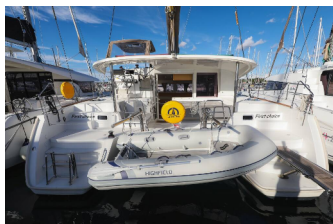

<b>Yacht Base</b>	Marina Šangulin, Biograd, Croatia
<b>Yacht ID</b>	259
<b>Yacht Brands</b>	Lagoon
<b>Yacht Name</b>	First Choice
<b>Production Year</b>	2015
<b>Length</b>	11.97 M
<b>Cabins</b>	4 + 2
<b>Berths</b>	8 + 2 + 2
<b>WC</b>	4

**SAILS:** Electric winch, Winch

**YACHT ELECTRICS:** 220V socket, Air Conditioning, Battery charger, Bilge pump – Electric, Generator, Heating, Pump, Service batteries, Shore power cable