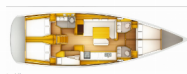

SUN ODYSSEY 519

Juicy Lucy (2020)

Conviva Maris D.O.O. • Paraćeva 8 • 21000 Split • Croatia

Phone: +385 91 300 2377

E-mail: info@croatia-holidays-charter.com

Web: www.croatia-holidays-charter.com

DECK: Bimini top, Cockpit table, Cockpit/stern, outside shower, Dinghy, Electric anchor windlass, Outboard engine, Sprayhood, Swimming ladder

ENTERTAINMENT: Radio mp3 player, Snorkeling equipment

GALLEY: Hot water, Oven, Refrigerator, Stove

INTERIOR: Convertible table in salon, Electric fans

NAVIGATION: Autopilot, Bow thruster, Echosounder/Depthsounder, GPS chart plotter - cockpit, Navigation (Nautical) charts and nautical guide, Pilot book, Speedometer (Speed log), Wind instrument/Anemometer