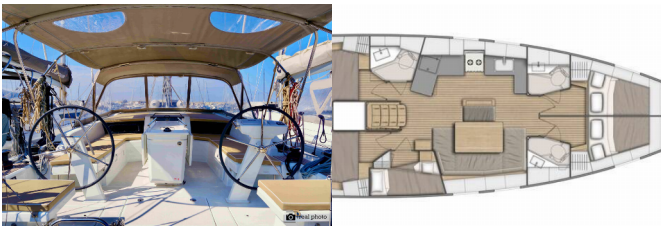

**COMFORT:** Cockpit cushions

**DECK:** Bathing platform, Bimini top, Cockpit table, Cockpit/stern, outside shower, Dinghy, Sprayhood

**ENTERTAINMENT:** Radio mp3 player

**GALLEY:** Hot water, Refrigerator

**INTERIOR:** Convertible table in salon

**NAVIGATION:** Autopilot, Bow thruster, GPS chart plotter - cockpit, Log, Speed, Depth- echo sounder, Wind instrument/Anemometer

**SAFETY:** VHF radio

**SAILS:** Lazy bag