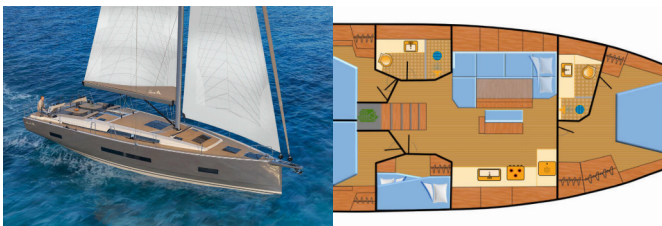

HANSE 460

Freebe (2022)

Conviva Maris D.O.O. • Paraćeva 8 • 21000 Split • Croatia

Phone: +385 91 300 2377

E-mail: info@croatia-holidays-charter.com

Web: www.croatia-holidays-charter.com

Yacht Base	Marina Tehnomont Veruda, Pula, Croatia
Yacht ID	2427
Yacht Brands	Hanse Yachts
Yacht Name	Freebe
Production Year	2022
Length	14.60 M
Cabins	4
Berths	8 + 2
Max Persons	10
WC	2

COMFORT: Cockpit cushions

DECK: Anchor light, Anchor with chain, Bathing platform, Bimini top, Cockpit fridge, Cockpit table, Cockpit/stern, outside shower, Electric anchor windlass, Grill/Barbecue/Plancha, Remote control for anchor winch with chain counter at helm, Removable cockpit bench, Set for steerman (helmsman's chair), Spare anchor (Reserve, Auxiliary anchor), Swimming ladder, Teak cockpit

ENTERTAINMENT: Radio, TV, USB, Wet bar, Wi-Fi Internet

GALLEY: Freezer, Gas cookers, Hot water, Kitchen utensils (Galley equipment, cutlery), Oven, Pressurized water system, Refrigerator, Sink

INTERIOR: Clock, Electric toilet, Hatch shades, Indirect lighting in cabins and salon, LED ceiling lights, LED interior lights, Lowerable salon table, Oak interior, Safe

NAVIGATION: AIS, Autopilot, Binoculars, Bow thruster, Compass, Echosounder/Depthsounder, GPS chart plotter - cockpit, Hand bearing compass, List of lights, Nautical charts, Navigation (Nautical) charts and nautical guide, Navigation/position Lights, Windex

SAFETY: Black Water Tank, Distress signals, Emergency tiller, Fire extinguisher, First aid kit, Flashlight, Fog horn, Life buoy + Flashing light, Lifelines, Liferaft, Self inflating life vest, Set of tools, Torch, VHF radio, Wire (shroud) cutter

SAILS: Bowsprit, Gennaker-device, Halyard winches, Main sheet winches

YACHT ELECTRICS: Battery charger, Bilge pump - Electric, Converter 220V/12V, Heating, Inverter, Plug 220V, 12 V, Shore power cable, Solar panels