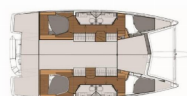

Conviva Maris D.O.O. • Paraćeva 8 • 21000 Split • Croatia

Phone: +385 91 300 2377

E-mail: info@croatia-holidays-charter.com

Web: www.croatia-holidays-charter.com