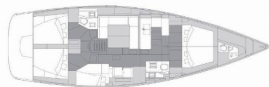

ELAN IMPRESSION 50

Sea Duce (2017)

Conviva Maris D.O.O. • Paraćeva 8 • 21000 Split • Croatia

Phone: +385 91 300 2377

E-mail: info@croatia-holidays-charter.com

Web: www.croatia-holidays-charter.com

Yacht Base	Marina Tehnomont Veruda, Pula, Croatia
Yacht ID	2391
Yacht Brands	Elan Marine
Yacht Name	Sea Duce
Production Year	2017
Length	15.20 M
Cabins	5 + 1
Berths	10 + 2 + 1
Max Persons	12
WC	2 + 1