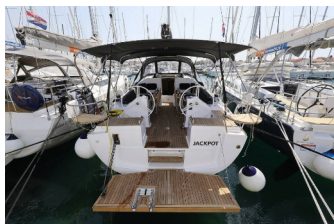

ELAN IMPRESSION 45.1

Jackpot (2022)

Conviva Maris D.O.O. • Paraćeva 8 • 21000 Split • Croatia

Phone: +385 91 300 2377

E-mail: info@croatia-holidays-charter.com

Web: www.croatia-holidays-charter.com

Yacht Base	Marina Kornati, Biograd, Croatia
Yacht ID	2379
Yacht Brands	Elan Marine
Yacht Name	Jackpot
Production Year	2022
Length	13.51 M
Cabins	4
Berths	8 + 2
WC	2

COMFORT: Cockpit cushions

DECK: Anchor winch remote control, Anchor with chain, Bathing platform, Bimini top, Bosun's chair (Safe seat) (boatswain's chair), Cockpit fridge, Cockpit grill, Cockpit table, Cockpit/stern, outside shower, Dinghy, Electric anchor windlass, Fenders, Main anchor, Mooring ropes, Sea/Storm drogue anchor, Spare anchor (Reserve, Auxiliary anchor), Sprayhood, Teak cockpit

ENTERTAINMENT: FUSION sound system, Outdoor speakers

GALLEY: Freezer, Gas bottles, Hot water, Kitchen utensils (Galley equipment, cutlery), Refrigerator, Stove

INTERIOR: Convertible table in salon

NAVIGATION: 3 blade folding propeller, AIS, Autopilot, Bow thruster, Compass, Depthsounder, Divider, nautic chart, GPS chart plotter - cockpit, Hand bearing compass, Harbour guides, Log/speed instrument, Navigation (Nautical) charts and nautical guide, Radar reflector, Wind instrument/Anemometer, Windex