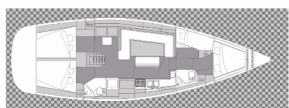

ELAN IMPRESSION 45.1

Jackpot (2022)

Conviva Maris D.O.O. • Paraćeva 8 • 21000 Split • Croatia

Phone: +385 91 300 2377

E-mail: info@croatia-holidays-charter.com

Web: www.croatia-holidays-charter.com

Yacht Base	Marina Kornati, Biograd, Croatia
Yacht ID	2379
Yacht Brands	Elan Marine
Yacht Name	Jackpot
Production Year	2022
Length	13.51 M
Cabins	4
Berths	8 + 2
WC	2