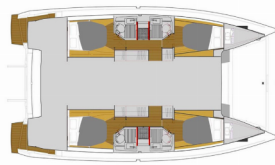

Web: [www.croatia-holidays-charter.com](http://www.croatia-holidays-charter.com)

**DECK:** Anchor with chain, Cockpit table, Dinghy

**INTERIOR:** Electric toilet

**NAVIGATION:** GPS chart plotter

**SAFETY:** Black Water Tank