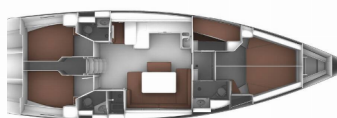

Conviva Maris D.O.O. • Paraćeva 8 • 21000 Split • Croatia

Phone: +385 91 300 2377

E-mail: info@croatia-holidays-charter.com

Web: www.croatia-holidays-charter.com