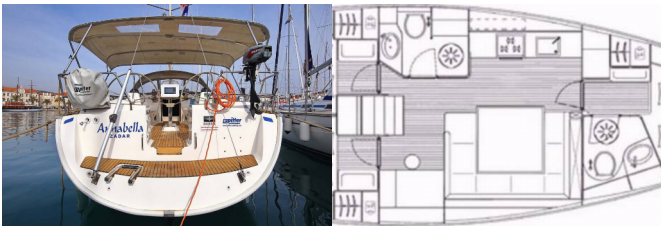

BAVARIA 43 CRUISER

Annabella (2010)

Conviva Maris D.O.O. • Paraćeva 8 • 21000 Split • Croatia

Phone: +385 91 300 2377

E-mail: info@croatia-holidays-charter.com

Web: www.croatia-holidays-charter.com

Yacht Base Murter, ACI Marina Jezera, Croatia

Yacht ID 23

Yacht Brands Bavaria

Yacht Name Annabella

Production Year 2010

Length 13.10 M

Cabins 3

Berths 6 + 1

Max Persons 8

WC 2

COMFORT: Bed linen, Cockpit cushions, Mattresses, Salon cushions

DECK: Anchor line, Anchor swivel, Bathing platform, Bimini top, Black ball, Black conus, Boat hook, Bosun's chair (Safe seat) (boatswain's chair), Canister for water, Cockpit table, Cockpit table with light, Cockpit/stern, outside shower, Davit, Dinghy, Dinghy (byboat) pump, Electric anchor windlass, Fenders, Gangway, Hawser, Impeller, V-belt, oilfilter, Jerry cans for diesel, Main anchor, Mooring ropes, Plastic bucket, Remote control for anchor winch with chain counter at helm, Repair box for dinghy, Round/globular fender, Spare anchor (Reserve, Auxiliary anchor), Spotlight / Headlights, Sprayhood, Spring line, Teak cockpit, Water hose

ENTERTAINMENT: Outdoor speakers, Radio, Underwater lights

GALLEY: Gas bottles, Hot water, Ice box, Kitchen utensils (Galley equipment, cutlery), Refrigerator

INTERIOR: Barometer, Clock, Inside shower

NAVIGATION: Autopilot, Bow thruster, Bretonplotter, Composite steering wheels, GPS, GPS chart plotter - cockpit, Hand bearing compass, Harbour guides, Logge/Lot/Speed/Wind, Navigation (Nautical) charts and nautical guide, Navigation set, Navtex, Radar reflector, Spyglass, Spyglass with bearing compass, Tridata, Windex

SAFETY: Distress signals, EPIRB-Distress radio beacons, Fire extinguisher, First aid kit, Flashlight, Fog horn, Life attol, Life belts (Safety harness), Life buoy + Flashing light, Life jackets, Liferaft, Set of tools, VHF radio, Wire (shroud) cutter

YACHT ELECTRICS: Batteries, Battery charger, Heating, Inverter, Shore connection 220 V, Solar panels, USB sockets