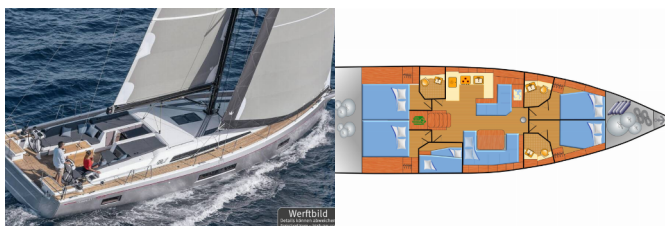

OCEANIS 51.1

Obelix (2022)

Conviva Maris D.O.O. • Paraćeva 8 • 21000 Split • Croatia

Phone: +385 91 300 2377

E-mail: info@croatia-holidays-charter.com

Web: www.croatia-holidays-charter.com

Yacht Base	Marina Tehnomont Veruda, Pula, Croatia
Yacht ID	2272
Yacht Brands	Beneteau
Yacht Name	Obelix
Production Year	2022
Length	15.94 M
Cabins	5
Berths	10 + 1
Max Persons	11
WC	3

COMFORT: Cockpit cushions, Mattresses, Mosquito nets, Sundeck cushions

DECK: Anchor light, Bathing platform, Bimini top, Boat hook, Bosun's chair (Safe seat) (boatswain's chair), Cockpit table, Cockpit/stern, outside shower, Deck brush, Electric anchor windlass, Fenders, Gangway, Mooring Cleats, Mooring ropes, Sailor's knife, Spare anchor (Reserve, Auxiliary anchor), Sprayhood, Swimming ladder, Teak cockpit, Teak seats in cockpit

SAILS: Winch

YACHT ELECTRICS: 12V Socket, 220V socket, Bilge pump - Electric, Converter 220V/12V, Heating, Inverter, Shore power cable, Solar panels, USB sockets

PRICE AND AVAILABILITY

Oceanis 51.1 Obelix (2022)