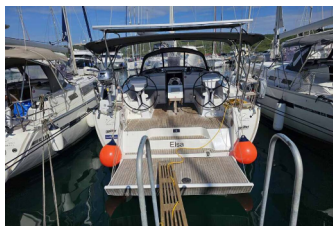

BAVARIA CRUISER 46

Elsa (2022)

Conviva Maris D.O.O. • Paraćeva 8 • 21000 Split • Croatia

Phone: +385 91 300 2377

E-mail: info@croatia-holidays-charter.com

Web: www.croatia-holidays-charter.com

Yacht Base	Marina Punat, Krk, Croatia
Yacht ID	2222
Yacht Brands	Bavaria
Yacht Name	Elsa
Production Year	2022
Length	14.27 M
Cabins	4
Berths	8 + 1
Max Persons	9
WC	3

COMFORT: Cockpit cushions

DECK: Anchor line, Anchor swivel, Bimini top, Black ball, Black conus, Boat hook, Bosun's chair (Safe seat) (boatswain's chair), Canister for water, Cockpit full tent, Cockpit table with light, Cockpit/stern, outside shower, Dinghy, Dinghy (byboat) pump, Electric anchor windlass, Fenders, Gangway, Impeller, V-belt, oilfilter, Jerry cans for diesel, Main anchor, Mooring ropes, Plastic bucket, Repair box for dinghy, Round/globular fender, Spare anchor (Reserve, Auxiliary anchor), Spotlight / Headlights, Sprayhood, Teak cockpit, Water hose