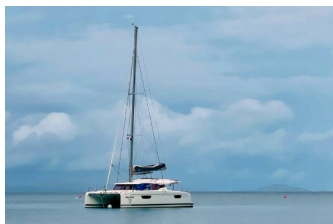

Conviva Maris D.O.O. • Paraćeva 8 • 21000 Split • Croatia

Phone: +385 91 300 2377

E-mail: info@croatia-holidays-charter.com

Web: www.croatia-holidays-charter.com