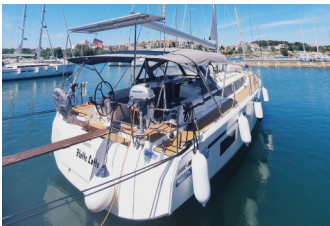

BAVARIA C42 STYLE

Flotte Lotte (2022)

Conviva Maris D.O.O. • Paraćeva 8 • 21000 Split • Croatia

Phone: +385 91 300 2377

E-mail: info@croatia-holidays-charter.com

Web: www.croatia-holidays-charter.com

Yacht Base	Marina Tehnomont Veruda, Pula, Croatia
Yacht ID	2167
Yacht Brands	Bavaria
Yacht Name	Flotte Lotte
Production Year	2022
Length	12.40 M
Cabins	3
Berths	6 + 1
Max Persons	7
WC	2

COMFORT: Cockpit cushions

DECK: Anchor line, Anchor swivel, Bimini top, Black ball, Black conus, Boat hook, Bosun's chair (Safe seat) (boatswain's chair), Canister for water, Cockpit table, Cockpit/stern, outside shower, Dinghy, Dinghy (byboat) pump, Electric anchor windlass, Fenders, Gangway, Hawser, Impeller, V-belt, oilfilter, Jerry cans for diesel, Main anchor, Mooring ropes, Plastic bucket, Repair box for dinghy, Round/globular fender, Spare anchor (Reserve, Auxiliary anchor), Spotlight / Headlights, Sprayhood, Spring line, Teak cockpit, Teak deck, Water hose

ENTERTAINMENT: Outdoor speakers, Radio

GALLEY: Gas bottles, Hot water, Kitchen utensils (Galley equipment, cutlery), Refrigerator

INTERIOR: Barometer, Clock, Lowerable salon table

NAVIGATION: Autopilot, Bow thruster, Composite steering wheels, GPS chart plotter, GPS chart plotter - cockpit, Harbour guides, Logge/Lot/Speed/Wind, Radar reflector, Spyglass with bearing compass

SAILS: Gennaker-device

YACHT ELECTRICS: Air Conditioning, Battery charger, Battery storage system, Heating, Inverter, Shore connection 220 V, Solar panels, USB sockets

PRICE AND AVAILABILITY

Bavaria C42 Style Flotte Lotte (2022)