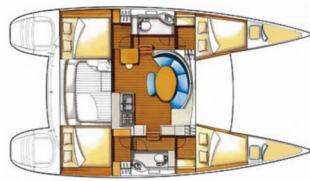

Conviva Maris D.O.O. • Paraćeva 8 • 21000 Split • Croatia

Phone: +385 91 300 2377

E-mail: info@croatia-holidays-charter.com

Web: www.croatia-holidays-charter.com