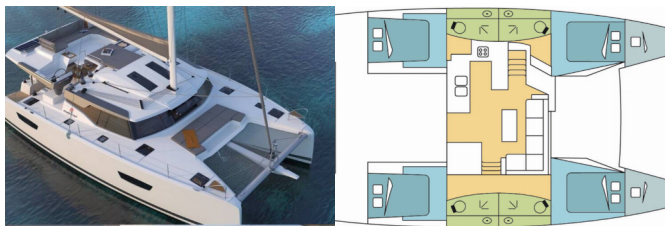

Yacht Base	Kos, Kos Marina, Greece
Yacht ID	2105
Yacht Brands	Fountain Pajot
Yacht Name	Night Breeze
Production Year	2021
Length	13.45 M
Cabins	4 + 2
Berths	8 + 2 + 2
Max Persons	12
WC	4

COMFORT: Bedlinen and towels, Cockpit cushions, Pillows, Towels

DECK: Anchor with chain, Bimini top, Chairs, Cockpit table, Dinghy, Fenders, Gangway, Hydraulic gangway, Outboard engine, Sprayhood

ENTERTAINMENT: CD/MP3, USB, AUX input, Underwater lights

GALLEY: Hot water, NESPRESSO coffee machine

INTERIOR: Convertible table in salon, Electric fans in cabins, Electric toilet

NAVIGATION: Autopilot, Binoculars, Cockpit control panel, Compass, Echosounder/Depthsounder, GPS chart plotter - cockpit, Radar