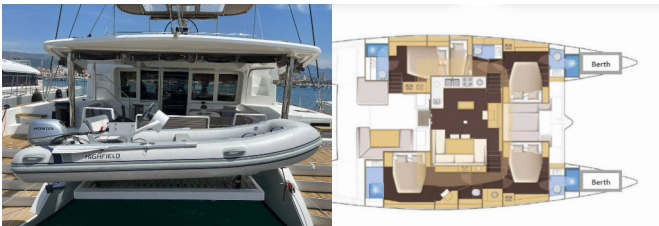

<b>Yacht Base</b>	ACI Marina Split, Croatia
<b>Yacht ID</b>	2064
<b>Yacht Brands</b>	Lagoon
<b>Yacht Name</b>	Adriatic Star
<b>Production Year</b>	2015
<b>Length</b>	15.85 M
<b>Cabins</b>	5 + 2
<b>Berths</b>	10 + 2
<b>WC</b>	5

**COMFORT:** Bed linen, Cockpit cushions, Deck cushions, Fly deck with cushions and mattresses, Towels

**DECK:** Bimini top, Cockpit table, Cockpit/stern, outside shower, Dinghy, Electric anchor windlass, Gangway, Outboard engine, Sprayhood, Teak cockpit