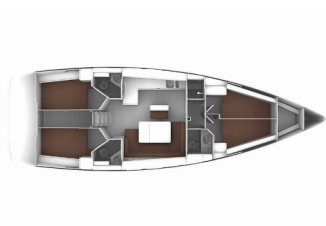

BAVARIA CRUISER 46

MH 51 (2015)

Conviva Maris D.O.O. • Paraćeva 8 • 21000 Split • Croatia

Phone: +385 91 300 2377

E-mail: info@croatia-holidays-charter.com

Web: www.croatia-holidays-charter.com

Yacht Base	Marina Hramina, Murter, Croatia
Yacht ID	203
Yacht Brands	Bavaria
Yacht Name	MH 51
Production Year	2015
Length	14.27 M
Cabins	4
Berths	8 + 1
Max Persons	9
WC	3

COMFORT: Bed linen, Blankets, Pillows, Towels

DECK: Anchor with chain, Bathing platform, Bilge pump - Mechanic, Bimini top, Boat hook, Bosun's chair (Safe seat) (boatswain's chair), Cockpit table, Cockpit/stern, outside shower, Deck brush, Dinghy, Electric anchor windlass, Fenders, Fuel funnel, Gangway, Impeller, Jerry cans for diesel, Main Deck Compass, Mooring ropes, Plastic bucket, Reserve motor oil, Sprayhood, Swimming ladder, Teak cockpit, Water hose, Winch handles