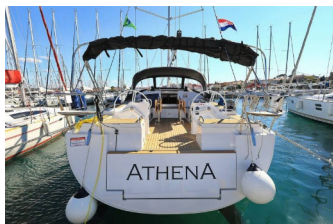

ELAN IMPRESSION 50.1

Athena (2021)

Conviva Maris D.O.O. • Paraćeva 8 • 21000 Split • Croatia

Phone: +385 91 300 2377

E-mail: info@croatia-holidays-charter.com

Web: www.croatia-holidays-charter.com

Yacht Base	Marina Kornati, Biograd, Croatia
Yacht ID	1990
Yacht Brands	Elan Marine
Yacht Name	Athena
Production Year	2021
Length	15.18 M
Cabins	5
Berths	10 + 2
Max Persons	12
WC	2