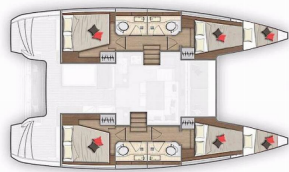

LAGOON 40

Falcon (2021)

Conviva Maris D.O.O. • Paraćeva 8 • 21000 Split • Croatia

Phone: +385 91 300 2377

E-mail: info@croatia-holidays-charter.com

Web: www.croatia-holidays-charter.com

Yacht Base	Setur Göcek Village Port, Turkey
Yacht ID	1953
Yacht Brands	Lagoon
Yacht Name	Falcon
Production Year	2021
Length	11.74 M
Cabins	4 + 2
Berths	8 + 2
Max Persons	10
WC	4

COMFORT: Bed linen, Towels

DECK: Bimini top, Boat hook, Cockpit light, Cockpit table, Cockpit/stern, outside shower, Dinghy, Electric anchor windlass, Fenders, Sprayhood, Swimming ladder, Teak cockpit

ENTERTAINMENT: Fusion radio, Indoor speakers, Outdoor speakers, Snorkeling equipment