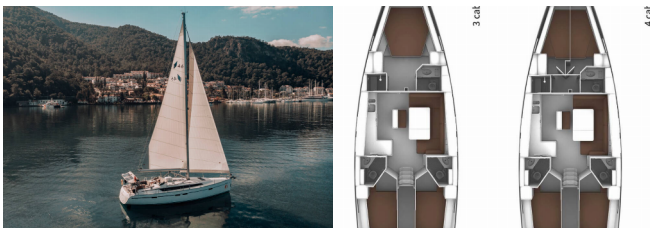

BAVARIA CRUISER 46

Istanbul (2021)

Conviva Maris D.O.O. • Paraćeva 8 • 21000 Split • Croatia

Phone: +385 91 300 2377

E-mail: info@croatia-holidays-charter.com

Web: www.croatia-holidays-charter.com

Yacht Base	Fethiye, Yacht Classic Hotel Marina, Turkey
Yacht ID	1946
Yacht Brands	Bavaria
Yacht Name	Istanbul
Production Year	2021
Length	14.27 M
Cabins	4
Berths	8
Max Persons	8
WC	3