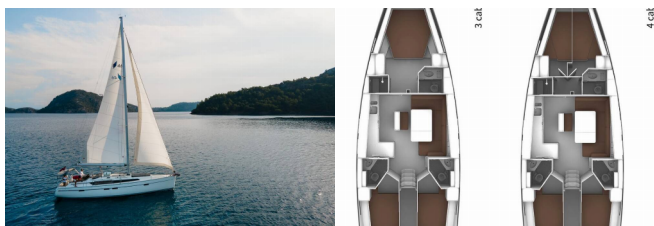

BAVARIA CRUISER 46

Barcelona (2021)

Conviva Maris D.O.O. • Paraćeva 8 • 21000 Split • Croatia

Phone: +385 91 300 2377

E-mail: info@croatia-holidays-charter.com

Web: www.croatia-holidays-charter.com

Yacht Base	Fethiye, Yacht Classic Hotel Marina, Turkey
Yacht ID	1945
Yacht Brands	Bavaria
Yacht Name	Barcelona
Production Year	2021
Length	14.27 M
Cabins	4
Berths	8
WC	3

COMFORT: Bed linen, Cockpit cushions, Pillows, Towels

DECK: Anchor Delta, Anchor with chain, Bimini top, Bosun's chair (Safe seat) (boatswain's chair), Cockpit table, Cockpit/stern, outside shower, Dinghy, Electric anchor windlass, Fenders, Gangway, Hydraulic lifting swimming platform, Impeller, Mooring ropes, Plastic bucket, Sponge, Sprayhood, Swimming ladder, Teak cockpit, Water hose, Winch handles

ENTERTAINMENT: Diving mask

GALLEY: Dishwashing liquid, Gas bottles, Gas cookers, Kitchen utensils (Galley equipment, cutlery), Oven, Refrigerator, Sink

INTERIOR: Additional reading lights in salon and cabins, Convertible from 4 into 3 cabins, Electric fans in cabins, LED lights

NAVIGATION: Autopilot, Binoculars, Bow thruster, Compass, GPS chart plotter, Navigation (Nautical) charts and nautical guide, Navigation set, Pilot book, Radar reflector, Wind/speed/depth instruments

SAFETY: Fire blanket, Fire extinguisher, First aid kit, Fog horn, Life jackets, Lifelines, Liferaft, Set of tools, VHF radio, Wire (shroud) cutter

SAILS: Rodkick, Winch

YACHT ELECTRICS: Inverter, Isotherm boiler, Service batteries, Shore connection 220 V, Solar panels, USB charger for mobile phone and laptop, USB sockets