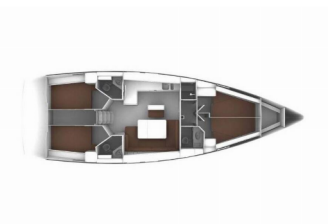

BAVARIA CRUISER 46

Alexeja (2015)

Conviva Maris D.O.O. • Paraćeva 8 • 21000 Split • Croatia

Phone: +385 91 300 2377

E-mail: info@croatia-holidays-charter.com

Web: www.croatia-holidays-charter.com

Yacht Base	Marina Tehnomont Veruda, Pula, Croatia
Yacht ID	188
Yacht Brands	Bavaria
Yacht Name	Alexeja
Production Year	2015
Length	14.27 M
Cabins	4
Berths	8 + 1
Max Persons	9
WC	3

COMFORT: Bed linen, Blankets

DECK: Anchor Jambo, Anchor line, Anchor swivel, Bathing platform, Bimini top, Black ball, Black conus, Boat hook, Bosun's chair (Safe seat) (boatswain's chair), Canister for water, Cockpit table, Cockpit/stern, outside shower, Dinghy, Dinghy (byboat) pump, Electric anchor windlass, Fenders, Gangway, Hawser, Impeller, Jerry cans for diesel, Main anchor, Mooring ropes, Plastic bucket, Repair box for dinghy, Round/globular fender, Spare anchor (Reserve, Auxiliary anchor), Spotlight / Headlights, Sprayhood, Spring line, Teak cockpit, Water hose