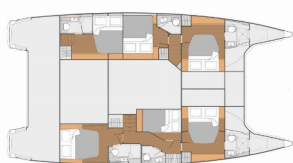

Conviva Maris D.O.O. • Paraćeva 8 • 21000 Split • Croatia

Phone: +385 91 300 2377

E-mail: info@croatia-holidays-charter.com

Web: www.croatia-holidays-charter.com