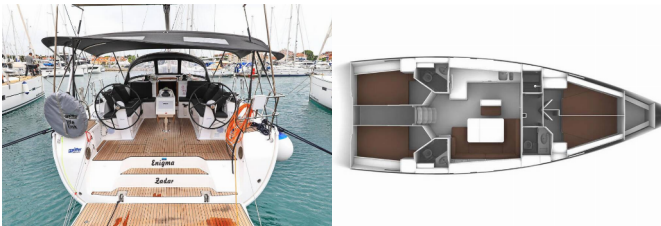

BAVARIA CRUISER 46

Enigma (2021)

Conviva Maris D.O.O. • Paraćeva 8 • 21000 Split • Croatia

Phone: +385 91 300 2377

E-mail: info@croatia-holidays-charter.com

Web: www.croatia-holidays-charter.com

Yacht Base	Marina Kornati, Biograd, Croatia
Yacht ID	1851
Yacht Brands	Bavaria
Yacht Name	Enigma
Production Year	2021
Length	14.27 M
Cabins	4
Berths	8 + 1
Max Persons	9
WC	3

COMFORT: Cockpit cushions

DECK: Anchor line, Anchor swivel, Bimini top, Black ball, Black conus, Boat hook, Bosun's chair (Safe seat) (boatswain's chair), Canister for water, Cockpit table, Cockpit/stern, outside shower, Dinghy, Dinghy (byboat) pump, Electric anchor windlass, Fenders, Gangway, Hawser, Impeller, V-belt, oilfilter, Jerry cans for diesel, Main anchor, Mooring ropes, Plastic bucket, Repair box for dinghy, Round/globular fender, Spare anchor (Reserve, Auxiliary anchor), Spotlight / Headlights, Sprayhood, Spring line, Teak cockpit, Water hose