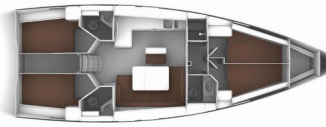

BAVARIA CRUISER 46

Saphir (2021)

Conviva Maris D.O.O. • Paraćeva 8 • 21000 Split • Croatia

Phone: +385 91 300 2377

E-mail: info@croatia-holidays-charter.com

Web: www.croatia-holidays-charter.com

Yacht Base	Trogir, Marina Trogir (ex.SCT), Croatia
Yacht ID	1844
Yacht Brands	Bavaria
Yacht Name	Saphir
Production Year	2021
Length	14.27 M
Cabins	4
Berths	8 + 1
Max Persons	9
WC	3

COMFORT: Cockpit cushions

DECK: Anchor line, Anchor swivel, Bimini top, Black ball, Black conus, Boat hook, Bosun's chair (Safe seat) (boatswain's chair), Canister for water, Cockpit table, Cockpit/stern, outside shower, Dinghy, Dinghy (byboat) pump, Electric anchor windlass, Fenders, Gangway, Hawser, Impeller, V-belt, oilfilter, Jerry cans for diesel, Main anchor, Mooring ropes, Plastic bucket, Repair box for dinghy, Round/globular fender, Spare anchor (Reserve, Auxiliary anchor), Spotlight / Headlights, Sprayhood, Spring line, Teak cockpit, Water hose