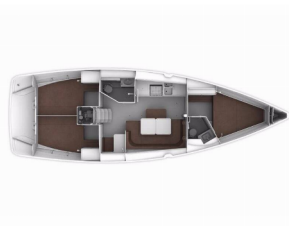

Conviva Maris D.O.O. • Paraćeva 8 • 21000 Split • Croatia

Phone: +385 91 300 2377

E-mail: info@croatia-holidays-charter.com

Web: www.croatia-holidays-charter.com