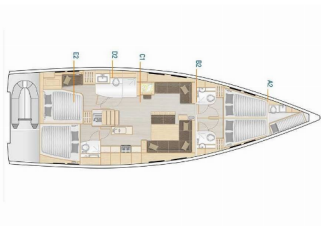

<b>Yacht Base</b>	Sukosan, D-Marin Dalmacija Marina, Croatia
<b>Yacht ID</b>	1803
<b>Yacht Brands</b>	Hanse Yachts
<b>Yacht Name</b>	Lady Ardea
<b>Production Year</b>	2020
<b>Length</b>	16.22 M
<b>Cabins</b>	4 + 1
<b>Berths</b>	8 + 2 + 1
<b>Max Persons</b>	12
<b>WC</b>	4 + 1

**COMFORT:** Bed linen, Blankets, Cockpit cushions, Pillows

**DECK:** Anchor with chain, Bathing platform, Bilge pump - Mechanic, Bimini top, Bosun's chair (Safe seat) (boatswain's chair), Cockpit table, Cockpit/stern, outside shower, Dinghy, Electric anchor windlass, Fenders, Gangway, Lowerable cockpit table, Spare anchor (Reserve, Auxiliary anchor), Sprayhood, Swimming ladder, Teak cockpit