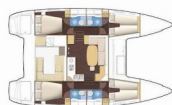

Conviva Maris D.O.O. • Paraćeva 8 • 21000 Split • Croatia

Phone: +385 91 300 2377

E-mail: info@croatia-holidays-charter.com

Web: www.croatia-holidays-charter.com