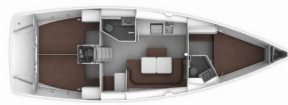

Conviva Maris D.O.O. • Paraćeva 8 • 21000 Split • Croatia

Phone: +385 91 300 2377

E-mail: info@croatia-holidays-charter.com

Web: www.croatia-holidays-charter.com