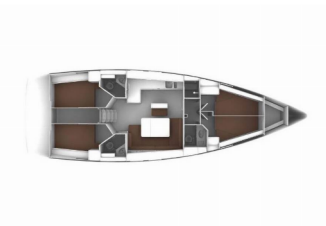

BAVARIA CRUISER 46

Bella Donna (2020)

Conviva Maris D.O.O. • Paraćeva 8 • 21000 Split • Croatia

Phone: +385 91 300 2377

E-mail: info@croatia-holidays-charter.com

Web: www.croatia-holidays-charter.com

| | |
|------------------------|---|
| Yacht Base | Ijsselmeer/Lelystad Haven, Netherlands |
| Yacht ID | 1671 |
| Yacht Brands | Bavaria |
| Yacht Name | Bella Donna |
| Production Year | 2020 |
| Length | 14.27 M |
| Cabins | 4 |
| Berths | 8 + 1 |
| Max Persons | 8 |
| WC | 3 |

COMFORT: Cockpit cushions

DECK: Anchor line, Anchor swivel, Bimini top, Black ball, Black conus, Boat hook, Bosun's chair (Safe seat) (boatswain's chair), Cockpit table with light, Cockpit/stern, outside shower, Electric anchor windlass, Fenders, Hawser, Impeller, V-belt, oilfilter, Main anchor, Mooring ropes, Plastic bucket, Round/globular fender, Spare anchor (Reserve, Auxiliary anchor), Spotlight / Headlights, Sprayhood, Spring line, Teak cockpit, Water hose