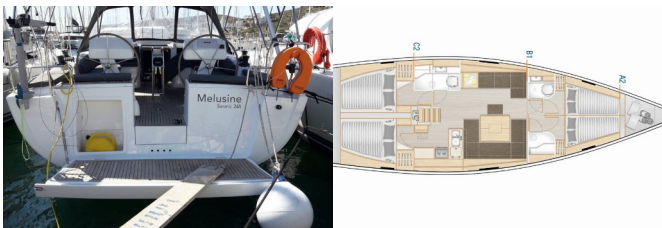

HANSE 458

Melusine (2020)

Conviva Maris D.O.O. • Paraćeva 8 • 21000 Split • Croatia

Phone: +385 91 300 2377

E-mail: info@croatia-holidays-charter.com

Web: www.croatia-holidays-charter.com

Yacht Base	Lavrion – Olympic Marine, Greece
Yacht ID	1661
Yacht Brands	Hanse Yachts
Yacht Name	Melusine
Production Year	2020
Length	14.04 M
Cabins	4
Berths	8 + 2
Max Persons	10
WC	2

COMFORT: Cockpit cushions

DECK: Bimini top, Black ball, Black conus, Boat hook, Cockpit table, Dinghy, Dinghy (byboat) pump, Fenders, Jerry cans for diesel, Main anchor, Mooring ropes, Plastic bucket, Repair box for dinghy, Spare anchor (Reserve, Auxiliary anchor), Sprayhood, Swimming ladder, Teak cockpit, Water hose

ENTERTAINMENT: Outdoor speakers, Radio with USB

GALLEY: Gas bottles, Hot water, Kitchen utensils (Galley equipment, cutlery), Oven, Refrigerator, Stove

INTERIOR: Convertible table in salon

NAVIGATION: 3 blade folding propeller, Autopilot, Bow thruster, GPS chart plotter – cockpit, Harbour guides, Logge/Lot/Speed/Wind, Navigation (Nautical) charts and nautical guide, Navigation set, Windex