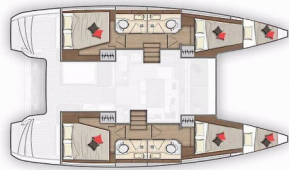

<b>Yacht Base</b>	Marina Kornati, Biograd, Croatia
<b>Yacht ID</b>	1653
<b>Yacht Brands</b>	Lagoon
<b>Yacht Name</b>	Chingi Lingy
<b>Production Year</b>	2020
<b>Length</b>	11.74 M
<b>Cabins</b>	4 + 2
<b>Berths</b>	8 + 2 + 2
<b>WC</b>	4

**COMFORT:** Cockpit cushions

**DECK:** Bimini top, Cockpit fridge, Cockpit table, Cockpit/stern, outside shower, Dinghy, Electric anchor windlass, Outboard engine 5 HP, Swimming ladder, Teak cockpit

**ENTERTAINMENT:** LCD TV, Outdoor speakers, Radio CD player, USB, AUX input