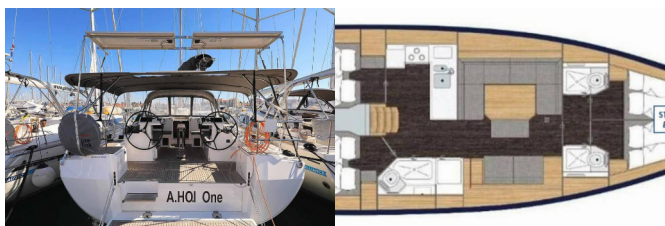

BAVARIA C45 HOLIDAY

A.HO.I. One (2020)

Conviva Maris D.O.O. • Paraćeva 8 • 21000 Split • Croatia

Phone: +385 91 300 2377

E-mail: info@croatia-holidays-charter.com

Web: www.croatia-holidays-charter.com

Yacht Base	Marina Kornati, Biograd, Croatia
Yacht ID	1634
Yacht Brands	Bavaria
Yacht Name	A.HO.I. One
Production Year	2020
Length	13.98 M
Cabins	4
Berths	8 + 2
Max Persons	10
WC	3

COMFORT: Cockpit cushions

DECK: Anchor line, Anchor swivel, Bimini top, Black ball, Black conus, Boat hook, Bosun's chair (Safe seat) (boatswain's chair), Canister for water, Cockpit table, Cockpit/stern, outside shower, Dinghy, Dinghy (byboat) pump, Electric anchor windlass, Fenders, Gangway, Hawser, Impeller, V-belt, oilfilter, Jerry cans for diesel, Main anchor, Mooring ropes, Plastic bucket, Repair box for dinghy, Round/globular fender, Spare anchor (Reserve, Auxiliary anchor), Spotlight / Headlights, Sprayhood, Spring line, Teak cockpit, Water hose

ENTERTAINMENT: Outdoor speakers, Radio

GALLEY: Gas bottles, Hot water, Kitchen utensils (Galley equipment, cutlery), Refrigerator

INTERIOR: Barometer, Clock, Lowerable salon table

NAVIGATION: 3 blade folding propeller, Autopilot, Bow thruster, GPS chart plotter - cockpit, Harbour guides, Logge/Lot/Speed/Wind, Navigation (Nautical) charts and nautical guide, Navigation set, Radar reflector, Spyglass with bearing compass