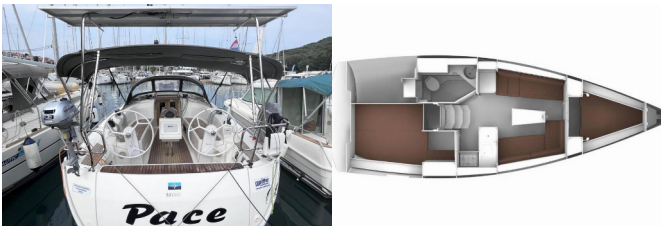

BAVARIA CRUISER 34

Pace (2020)

Conviva Maris D.O.O. • Paraćeva 8 • 21000 Split • Croatia

Phone: +385 91 300 2377

E-mail: info@croatia-holidays-charter.com

Web: www.croatia-holidays-charter.com

Yacht Base Marina Tehnomont Veruda,
Pula, Croatia

Yacht ID 1633

Yacht Brands Bavaria

Yacht Name Pace

Production Year 2020

Length 9.99 M

Cabins 2

Berths 4 + 2

Max Persons 6

WC 1

COMFORT: Cockpit cushions

DECK: Anchor line, Anchor swivel, Bimini top, Black ball, Black conus, Boat hook, Bosun's chair (Safe seat) (boatswain's chair), Canister for water, Cockpit table with light, Cockpit/stern, outside shower, Dinghy, Dinghy (byboat) pump, Electric anchor windlass, Fenders, Gangway, Hawser, Impeller, V-belt, oilfilter, Jerry cans for diesel, Main anchor, Mooring ropes, Plastic bucket, Repair box for dinghy, Round/globular fender, Spare anchor (Reserve, Auxiliary anchor), Spotlight / Headlights, Sprayhood, Spring line, Teak cockpit, Water hose

ENTERTAINMENT: Outdoor speakers, Radio

GALLEY: Gas bottles, Hot water, Kitchen utensils (Galley equipment, cutlery), Refrigerator

INTERIOR: Barometer, Clock

NAVIGATION: Autopilot, GPS chart plotter - cockpit, Harbour guides, Logge/Lot/Speed/Wind, Navigation (Nautical) charts and nautical guide, Navigation set, Radar reflector, Screen, Spyglass with bearing compass

SAFETY: Distress signals, Fire extinguisher, First aid kit, Flashlight, Fog horn, Life belts (Safety harness), Life buoy + Flashing light, Life jackets, Liferaft, Set of tools, VHF radio, Wire (shroud) cutter

YACHT ELECTRICS: Battery charger, Heating, Inverter, Shore connection 220 V, Solar panels, USB sockets