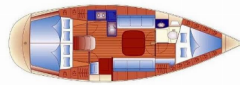

<b>Yacht Base</b>	Ijsselmeer/Lelystad Haven, Netherlands
<b>Yacht ID</b>	1598
<b>Yacht Brands</b>	Bavaria
<b>Yacht Name</b>	Magic Mouse
<b>Production Year</b>	2004
<b>Length</b>	11.40 M
<b>Cabins</b>	3
<b>Berths</b>	6
<b>Max Persons</b>	6
<b>WC</b>	1

**COMFORT:** Cockpit cushions

**DECK:** Anchor line, Anchor swivel, Bimini top, Black ball, Black conus, Boat hook, Bosun's chair (Safe seat) (boatswain's chair), Cockpit table with light, Electric anchor windlass, Fenders, Hawser, Impeller, V-belt, oilfilter, Main anchor, Mooring ropes, Plastic bucket, Round/globular fender, Spare anchor (Reserve, Auxiliary anchor), Spotlight / Headlights, Sprayhood, Spring line, Teak cockpit, Water hose