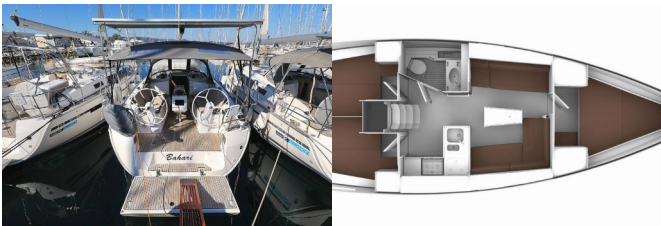

BAVARIA CRUISER 37

Bahari (2020)

Conviva Maris D.O.O. • Paraćeva 8 • 21000 Split • Croatia

Phone: +385 91 300 2377

E-mail: info@croatia-holidays-charter.com

Web: www.croatia-holidays-charter.com

Yacht Base ACI Marina Trogir, Croatia

Yacht ID 1576

Yacht Brands Bavaria

Yacht Name Bahari

Production Year 2020

Length 11.30 M

Cabins 3

Berths 6 + 1

Max Persons 7

WC 1

COMFORT: Cockpit cushions

DECK: Anchor line, Anchor swivel, Bimini top, Black ball, Black conus, Boat hook, Bosun's chair (Safe seat) (boatswain's chair), Canister for water, Cockpit table, Cockpit/stern, outside shower, Dinghy, Dinghy (byboat) pump, Electric anchor windlass, Fenders, Gangway, Hawser, Impeller, V-belt, oilfilter, Jerry cans for diesel, Main anchor, Mooring ropes, Plastic bucket, Repair box for dinghy, Round/globular fender, Spare anchor (Reserve, Auxiliary anchor), Spotlight / Headlights, Sprayhood, Spring line, Teak cockpit, Water hose

ENTERTAINMENT: Outdoor speakers, Radio

GALLEY: Gas bottles, Hot water, Kitchen utensils (Galley equipment, cutlery), Refrigerator

INTERIOR: Barometer, Clock

NAVIGATION: Autopilot, Bow thruster, Composite steering wheels, GPS chart plotter - cockpit, Harbour guides, Logge/Lot/Speed/Wind, Navigation (Nautical) charts and nautical guide, Navigation set, Radar reflector, Spyglass with bearing compass

SAFETY: Distress signals, Fire extinguisher, First aid kit, Flashlight, Fog horn, Life belts (Safety harness), Life buoy + Flashing light, Life jackets, Liferaft, Set of tools, VHF radio, Wire (shroud) cutter

SAILS: Gennaker-device

YACHT ELECTRICS: Batteries, Battery charger, Battery storage system, Heating, Inverter, Shore connection 220 V, Solar panels