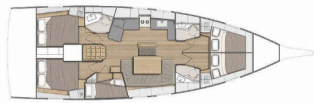

Conviva Maris D.O.O. • Paraćeva 8 • 21000 Split • Croatia

Phone: +385 91 300 2377

E-mail: info@croatia-holidays-charter.com

Web: www.croatia-holidays-charter.com