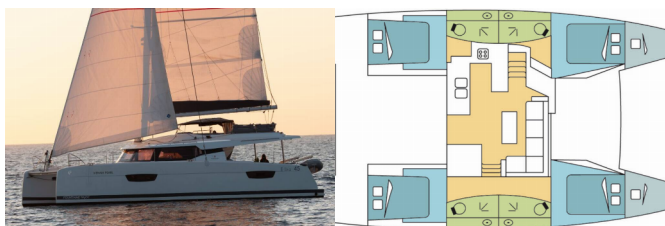

FOUNTAIN PAJOT ELBA 45

Vienna Pearl (2020)

Conviva Maris D.O.O. • Paraćeva 8 • 21000 Split • Croatia

Phone: +385 91 300 2377

E-mail: info@croatia-holidays-charter.com

Web: www.croatia-holidays-charter.com

Yacht Base	Preveza Marina, Greece
Yacht ID	1554
Yacht Brands	Fountaine Pajot
Yacht Name	Vienna Pearl
Production Year	2020
Length	13.45 M
Cabins	4 + 2
Berths	8 + 2 + 2
Max Persons	12
WC	4 + 1

COMFORT: Bed linen, Blankets, Cockpit cushions, Pillows, Towels

DECK: Bimini top, Black ball, Boat hook, Cockpit/stern, outside shower, Dinghy with outboard engine, Electric anchor windlass, Gangway, Spare anchor (Reserve, Auxiliary anchor), Sprayhood, Swimming ladder, Water hose, Winch handles

ENTERTAINMENT: Radio CD player, USB, Bluetooth, Snorkeling equipment

GALLEY: Kitchen utensils (Galley equipment, cutlery), Refrigerator, Stove

INTERIOR: Barometer, Electric toilet

NAVIGATION: Autopilot, Binoculars, Echosounder/Depthsounder, GPS chart plotter, Hand bearing compass, Nautical charts, Pilot book, Speedometer (Speed log), Wind instrument/Anemometer

SAFETY: Distress flare box, Emergency tiller, EPIRB-Distress radio beacons, Fire extinguisher, First aid kit, Fog horn, Life belts (Safety harness), Life buoy + Flashing light, Life jackets, Liferaft, Torch, VHF radio, Wire (shroud) cutter

SAILS: Lazy bag, Lazy jacks

YACHT ELECTRICS: Air Conditioning, Battery charger, Generator, Inverter, Solar panels, Watermaker - desalinator