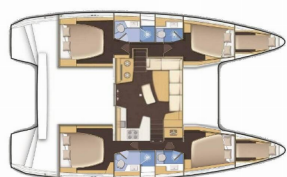

LAGOON 42

Notorious (2020)

Conviva Maris D.O.O. • Paraćeva 8 • 21000 Split • Croatia

Phone: +385 91 300 2377

E-mail: info@croatia-holidays-charter.com

Web: www.croatia-holidays-charter.com

Yacht Base	Athens, Alimos Marina, Greece
Yacht ID	1552
Yacht Brands	Lagoon
Yacht Name	Notorious
Production Year	2020
Length	12.80 M
Cabins	4 + 2
Berths	8 + 2 + 2
Max Persons	12
WC	4 + 1

COMFORT: Bed linen, Blankets, Cockpit cushions, Pillows, Towels

DECK: Bimini top, Black ball, Boat hook, Cockpit/stern, outside shower, Dinghy with outboard engine, Electric anchor windlass, Gangway, Spare anchor (Reserve, Auxiliary anchor), Sprayhood, Swimming ladder, Water hose, Winch handles