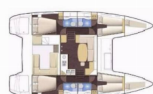

LAGOON 400

Pagomo Nayan (2012)

Conviva Maris D.O.O. • Paraćeva 8 • 21000 Split • Croatia

Phone: +385 91 300 2377

E-mail: info@croatia-holidays-charter.com

Web: www.croatia-holidays-charter.com

Yacht Base	ACI Marina Trogir, Croatia
Yacht ID	1532
Yacht Brands	Lagoon
Yacht Name	Pagomo Nayan
Production Year	2012
Length	11.97 M
Cabins	4 + 2
Berths	8 + 2 + 2
Max Persons	12
WC	4

COMFORT: Cockpit cushions

DECK: Anchor line, Anchor swivel, Bimini top, Black ball, Black conus, Boat hook, Bosun's chair (Safe seat) (boatswain's chair), Canister for water, Chairs, Cockpit fridge, Cockpit table, Cockpit/stern, outside shower, Davit, Dinghy, Dinghy (byboat) pump, Electric anchor windlass, Fenders, Gangway, Impeller, V-belt, oilfilter, Jerry cans for diesel, Main anchor, Mooring ropes, Plastic bucket, Repair box for dinghy, Spare anchor (Reserve, Auxiliary anchor), Spotlight / Headlights, Water hose